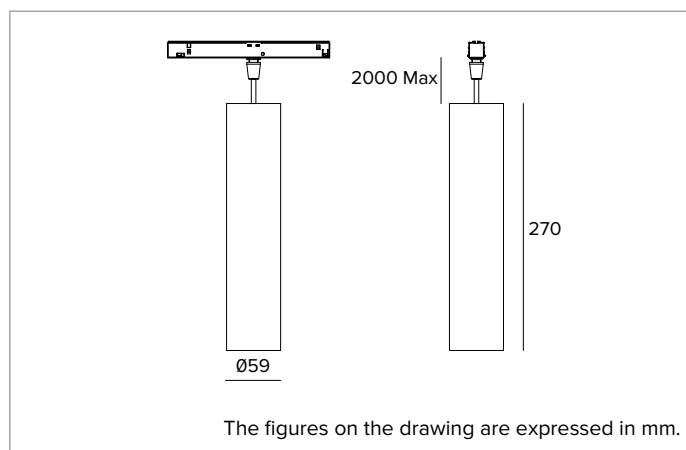

## Professional low voltage LED fixture for direct lighting

	4000K	H(m)	D(m)	Emax(lx)
	Ra90		35°	
Fixture Power	9W	1	0.63	2588
Source Flux	1321lm	2	1.26	647
Fixture Flux	967lm	3	1.89	288
Efficacy	107lm/W	4	2.51	162
TS1989	Imax=1959cd/klm	Imax	2588cd	5
			3.14	104